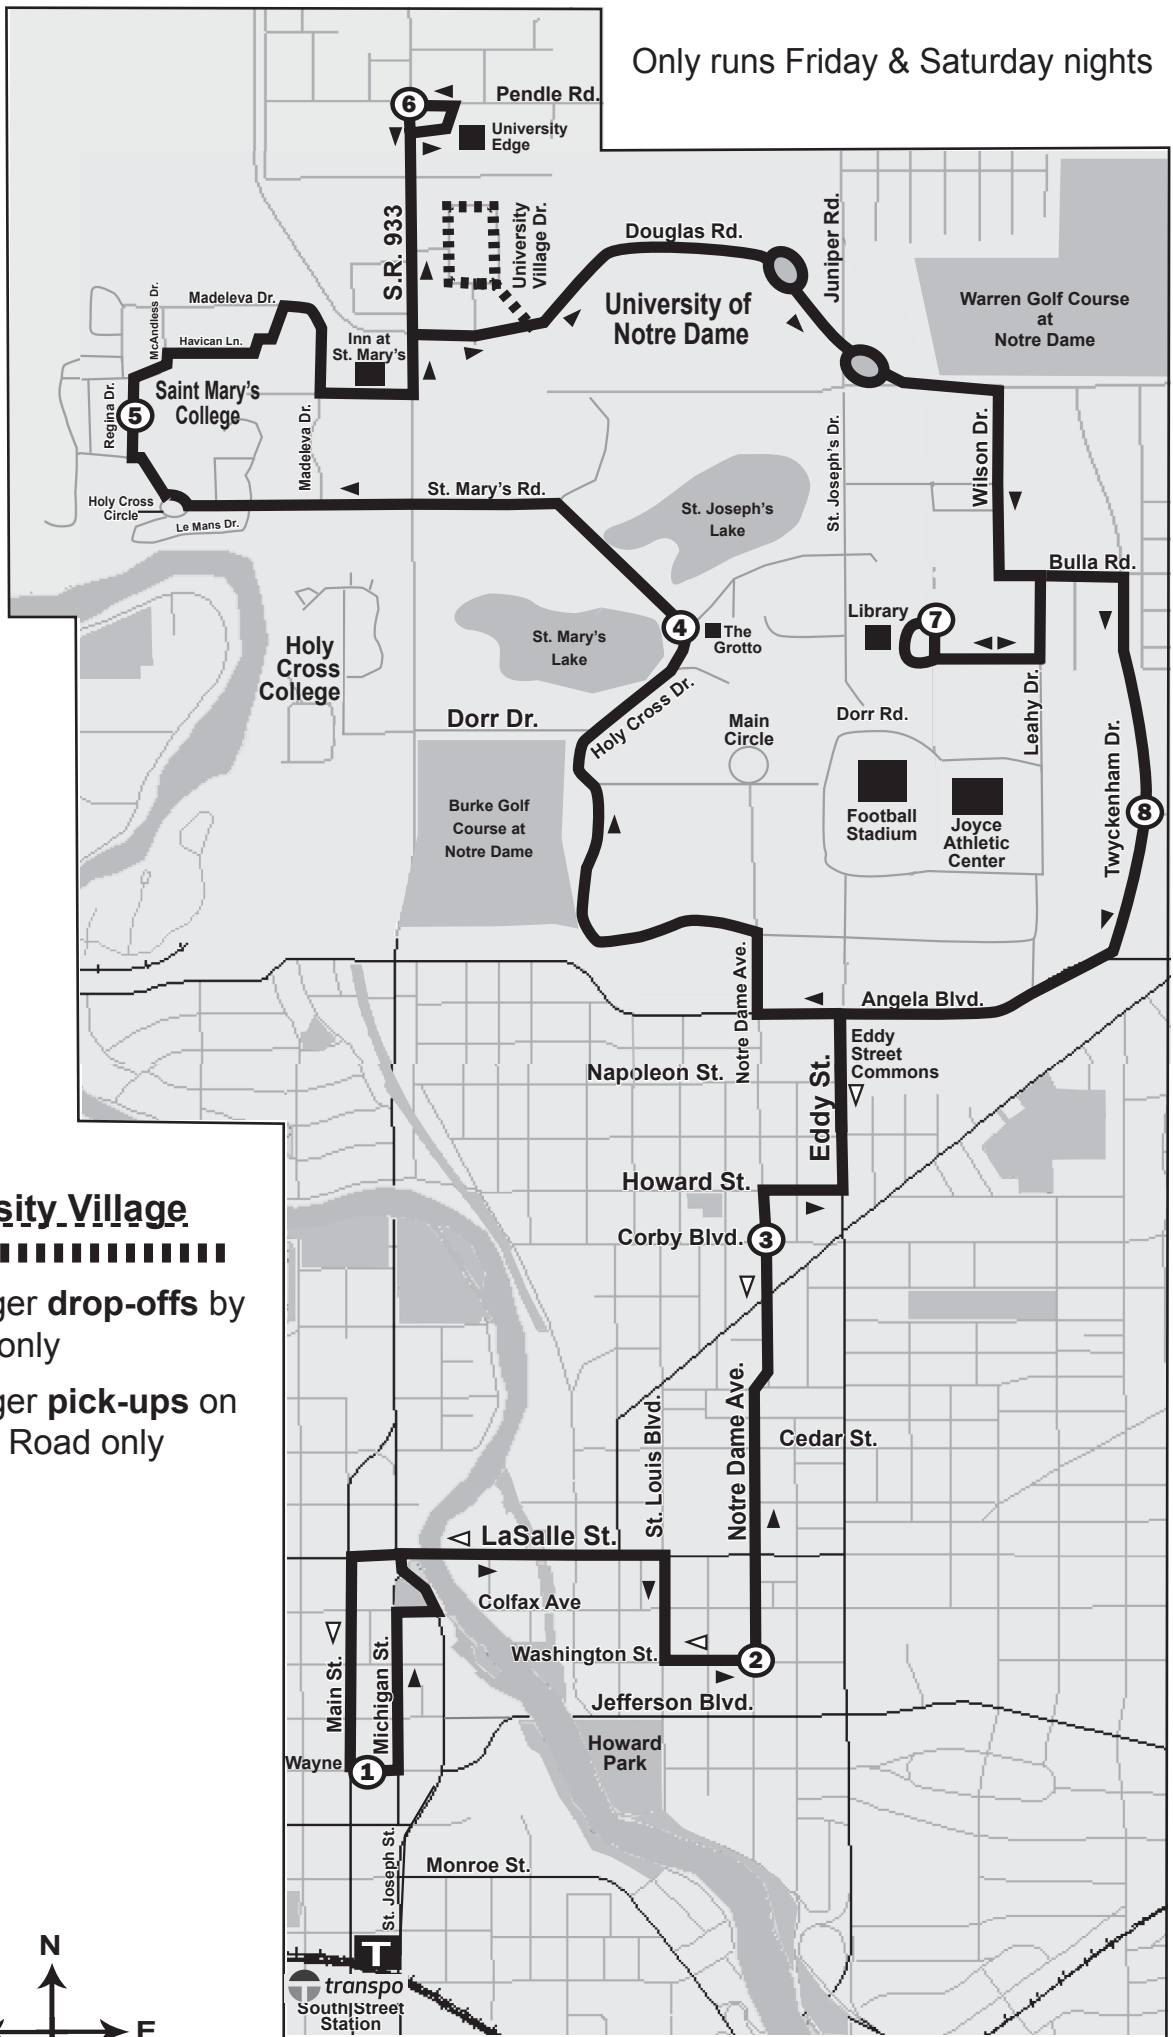

ROUTE 7A / Notre Dame Midnight Express

Only runs Friday & Saturday nights

University Village

Passenger **drop-offs** by request only

Passenger **pick-ups** on Douglas Road only

transpo FARES:

Adult Base Fare	$1.00
Discount Fare	50¢
<i>Disabled persons, Medicare card holders, and persons age 65 and over upon presentation of a Medicare card, photo identification showing age over 65, or a Handi-card.</i>	
Children (4 & under)	FREE
<i>Limit 2 children per fare paying adult.</i>	
31 Day Pass	$35
31 Day Student Pass	$30
2 Week Pass	$18
Day Pass	$3.00

- Time Point
- Point of Interest
- Outbound
- Inbound
- TRANSPO Transfer Centers

Information Line (574) 233-2131 / Website www.sbtranspo.com

Follow sbtranspo