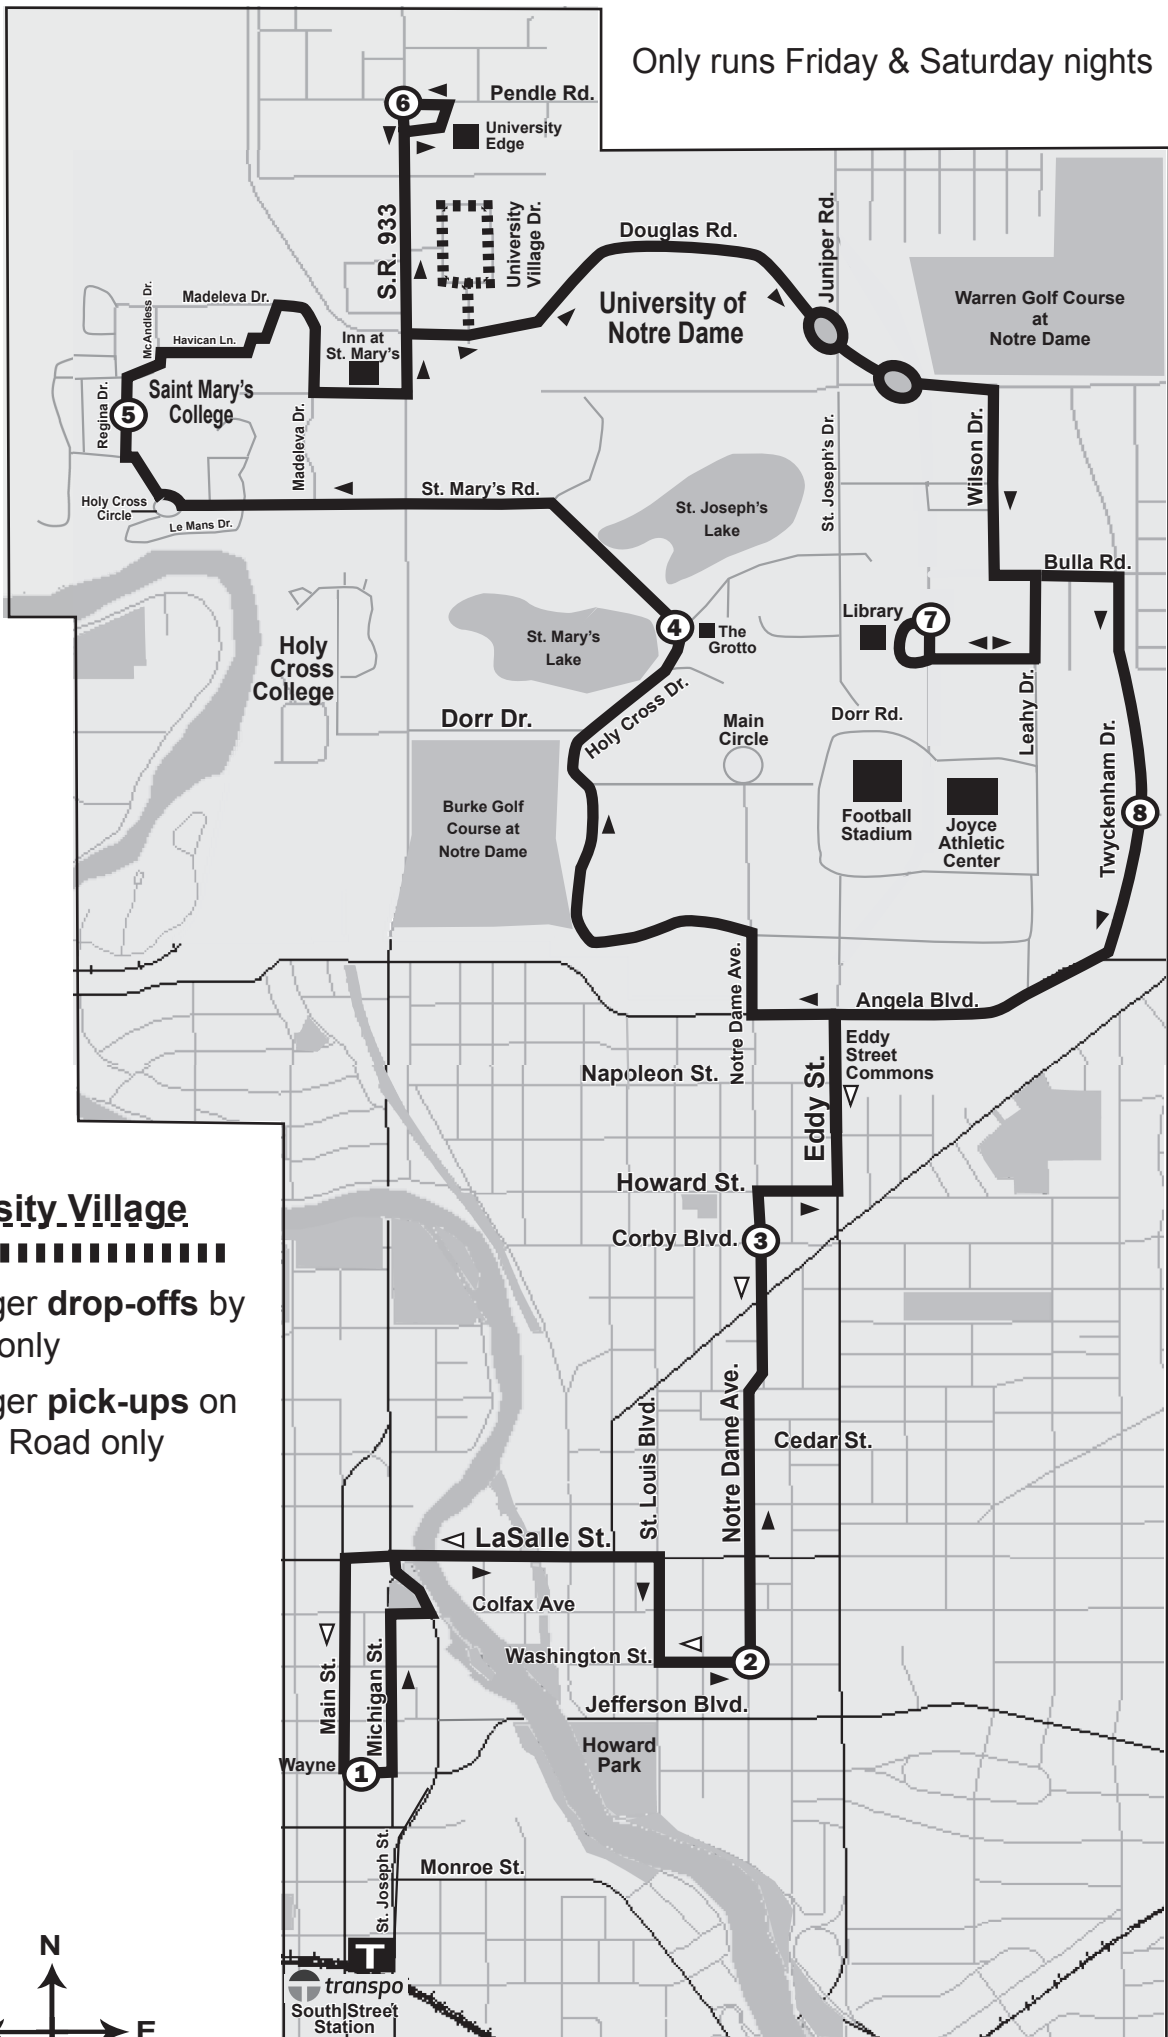

ROUTE 7A / Notre Dame Midnight Express

Only runs Friday & Saturday nights

University Village

Passenger **drop-offs** by request only

Passenger **pick-ups** on Douglas Road only

transpo FARES:

Adult Base Fare	$1.00
Discount Fare	50¢
<i>Disabled persons, Medicare card holders, and persons age 65 and over upon presentation of a Medicare card, photo identification showing age over 65, or a Handi-card.</i>	
Children (4 & under)	FREE
<i>Limit 2 children per fare paying adult.</i>	
31 Day Pass	$35
31 Day Student Pass	$30
2 Week Pass	$18
TRANSFER	FREE

- # Time Point
- Point of Interest
- Outbound
- ▽ Inbound
- T TRANSPO Transfer Centers

Information Line (574) 233-2131 / Website www.sbtranspo.com

Follow sbtranspo