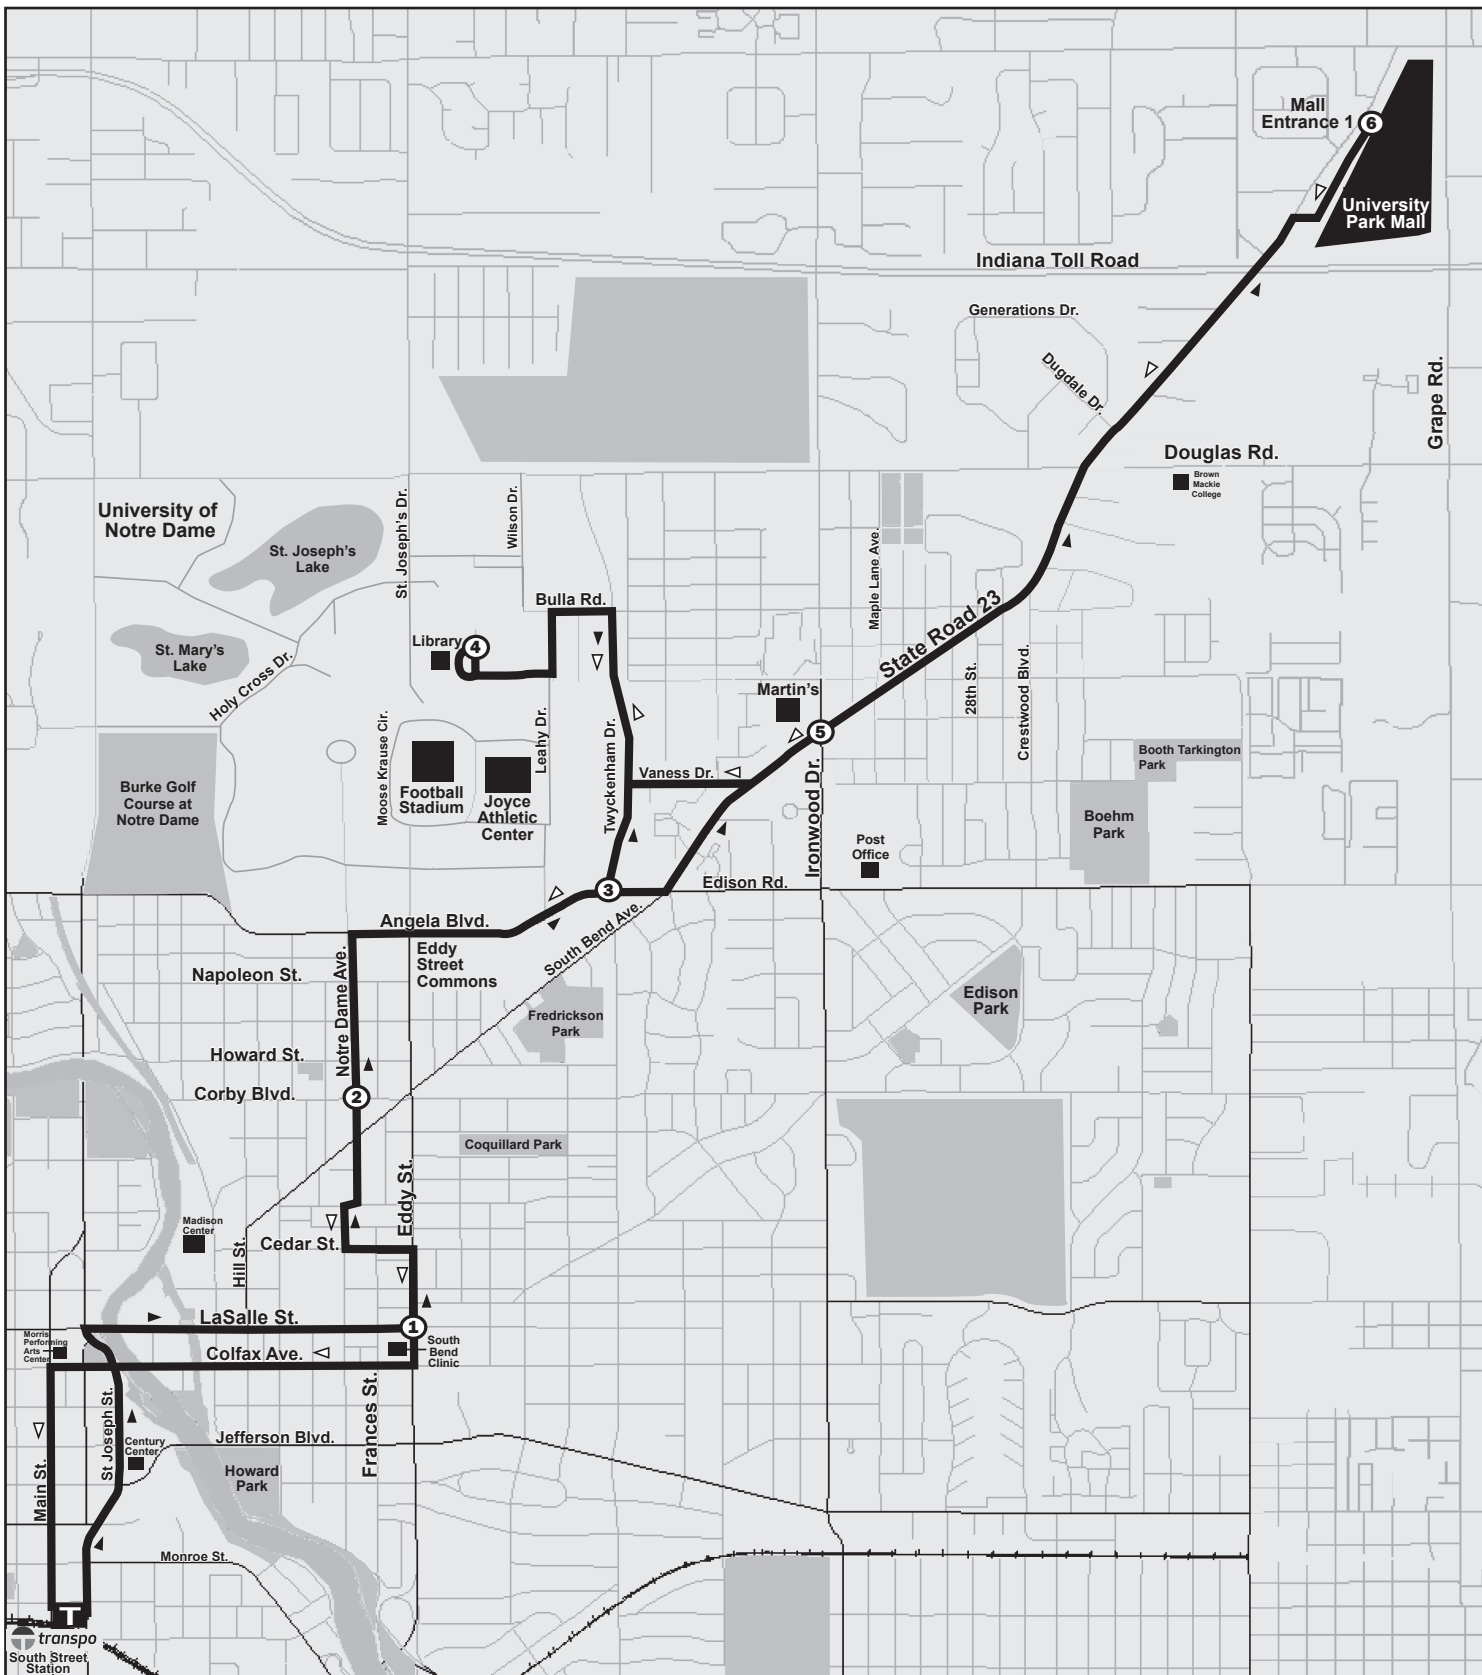

ROUTE 7 Notre Dame / University Park Mall

transpo FARES:

-  Time Point
-  Point of Interest
-  From South Street Station (Outbound)
-  Return to South Street Station (Inbound)
-  TRANSPO Transfer Centers

OUTBOUND

INBOUND

T ROUTE 7 Notre Dame / University Park Mall

- ▶ South Street Station
- ▶ South Bend Clinic
- ▶ Eddy Street Commons
- ▶ University of Notre Dame Library
- ▶ University Commons
- ▶ University Park Mall

OUTBOUND

* Beginning June 13, 2015 the last departure on Saturdays is at 5:20 pm.